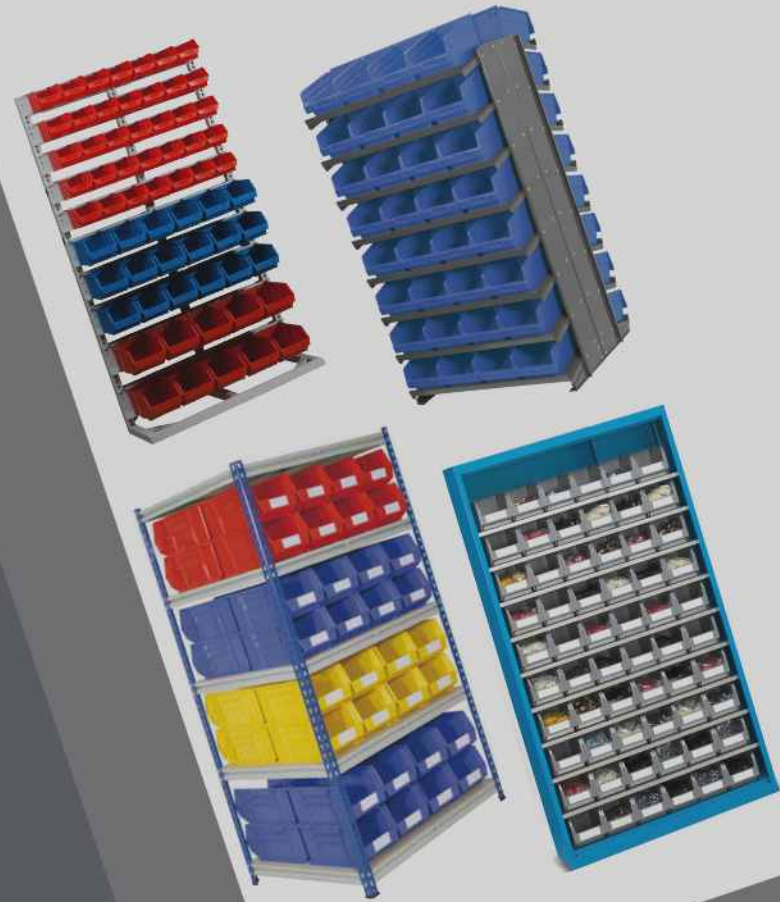

PLATIC BIN INDUSTRIAL SHELVING

PRODUCT RANGE