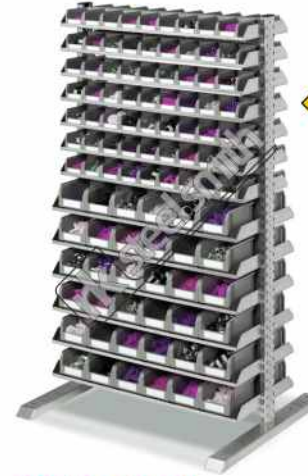

Double sided

Technical Detail:

- (1) **Overall Dimension:**
  1025mm W. X 950mm D. X 1900mm H.
- (2) **Shelf:**
  26no. 2.0mm thk. sheet

(3) **Plastic Bin:**

BULL 05	103W. X 168D. X 75H. - 126no.	} (198no.)
BULL 25	150W. X 230D. X 125H. - 72no.	

- (4) **Load capacity:** 800 Kg. **Plastic Bin included**

RK BIN SHELV 26