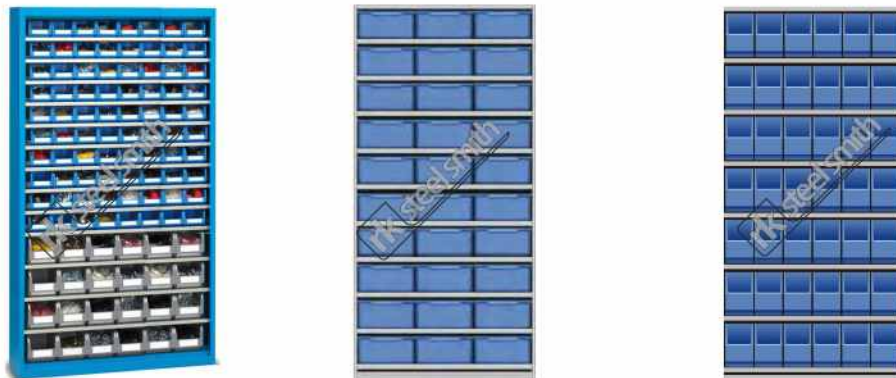

Plastic Bin Industrial Shelving

11 to 16