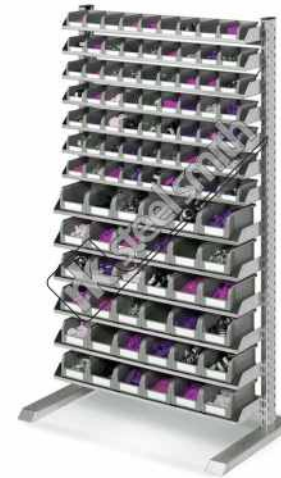

Technical Detail:

- (1) **Overall Dimension:**
  1025mm W. X 550mm D. X 1900mm H.
- (2) **Shelf:**
  13no. 2.0mm thk. sheet

(3) **Plastic Bin:**

BULL 05	103W. X 168D. X 75H. - 63no.	} (99no.)
BULL 25	150W. X 230D. X 125H. - 36no.	

- (4) **Load capacity:** 600 Kg. Plastic Bin included

RK BIN SHELV 22