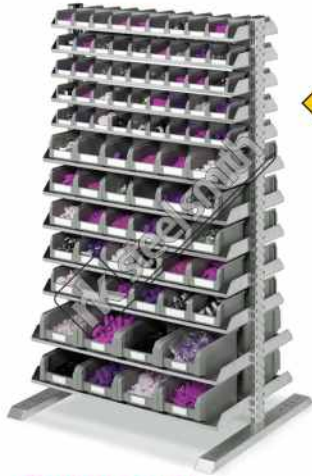

**RK BIN SHELV 23**

**Technical Detail:**

- (1) **Overall Dimension:**  
1025mm W. X 550mm D. X 1900mm H.
- (2) **Shelf:**  
5no. 2.0mm thk. sheet
- (3) **Plastic Bin:**  

<b>CRATE</b>	400W. X 300D. X 200H. - 09no.	} (12no.)
<b>CRATE</b>	600W. X 300D. X 200H. - 03no.	
- (4) **Load capacity:** 600 Kg. Plastic Bin included

**RK BIN SHELV 24**

back to back bins offering picking from both faces from one single bay.

Double sided

**Technical Detail:**

- (1) **Overall Dimension:**  
1025mm W. X 950mm D. X 1900mm H.
- (2) **Shelf:**  
24no. 2.0mm thk. sheet
- (3) **Plastic Bin:**  