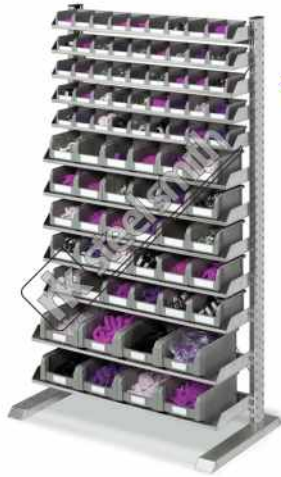

Plastic Bin included

RK BIN SHELV 18

Double sided

**Technical Detail:**

- (1) **Overall Dimension:**  
915mm W. X 775mm D. X 1900mm H.
- (2) **Shelf:**  
5no. 1.6mm thk. sheet (16no. bins on each shelf)
- (3) **Plastic Bin:**  
**ARTB 40** 210W. X 375D. X 179H. - **64no.**
- (4) **Load capacity:** 800 Kg.

Plastic Bin included

RK BIN SHELV 19

Double sided

**Technical Detail:**

- (1) **Overall Dimension:**  
915mm W. X 950mm D. X 1900mm H.
- (2) **Shelf:**  
5no. 1.6mm thk. sheet (6no. bins on each shelf)
- (3) **Plastic Bin:**  
**ARTB 50** 280W. X 457D. X 255H. - **24no.**
- (4) **Load capacity:** 800 Kg.

Plastic Bin included

RK BIN SHELV 20

back to back bins offering picking from both faces from one single bay.

**Technical Detail:**

- (1) **Overall Dimension:**  
1025mm W. X 550mm D. X 1900mm H.
- (2) **Shelf:**  
12no. 2.0mm thk. sheet
- (3) **Plastic Bin:**  